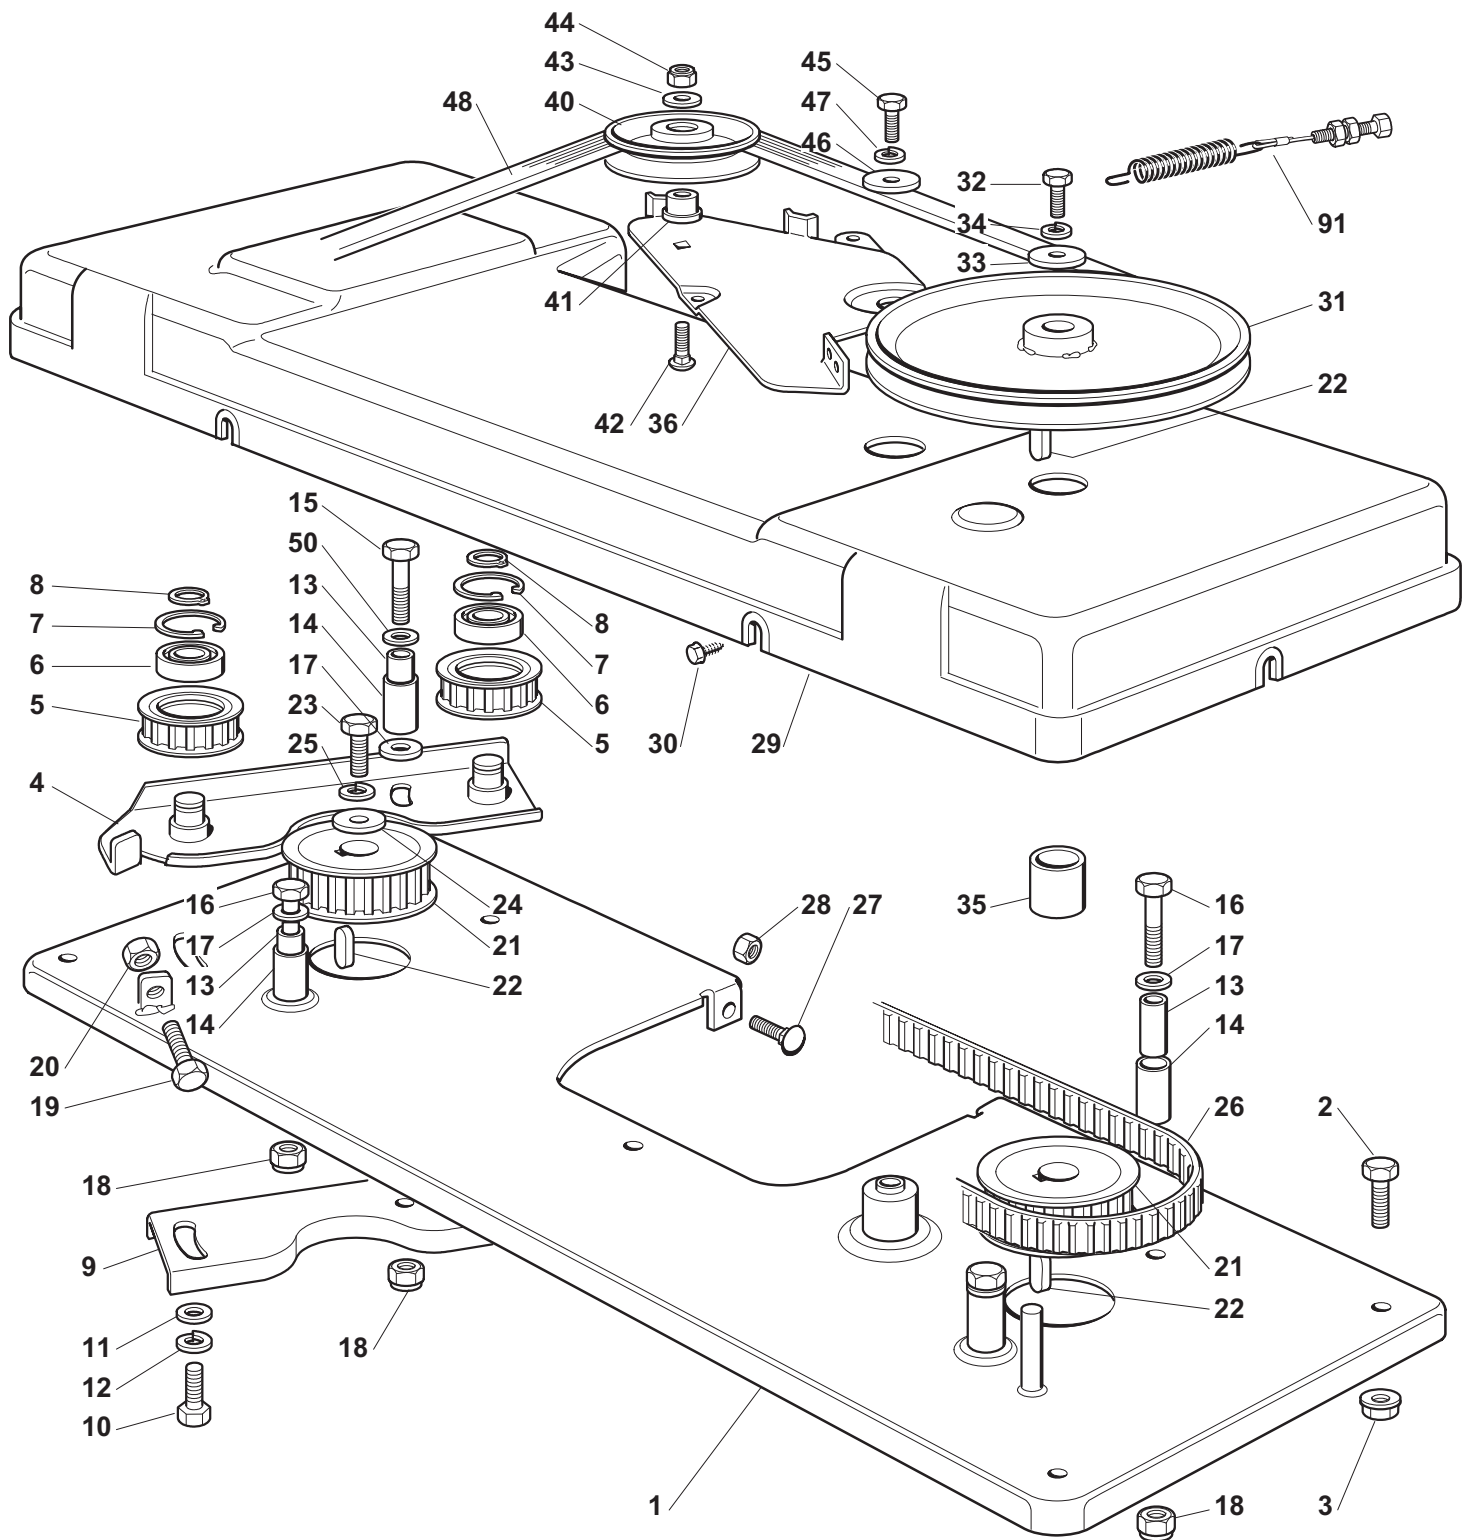

ESTATE ROYAL

Pos. Fig.	Antal Quantity	Art No Part No	Benämning	Description	Anmärkning Notes
1	1	82547029/0	Tavla	Plate	
2	4	12792611/0	Skruv	Screw	
3	4	12293201/0	Mutter	Nut	
4	1	82785084/1	Stöd	Support	
5	2	25601559/1	Remskiva	Pulley	
6	2	119216048/0	Kullager	Bearing	
7	2	12610800/0	Seegerring	Seeger	
8	2	12609200/0	Seegerring	Seeger	
9	1	25650037/0	Reduktion	Stiffening	
10	2	12793102/0	Skruv	Screw	
11	2	12521350/0	Bricka	Washer	
12	2	12583500/0	Bricka	Grower	
13	4	25160003/0	Distans	Spacer	
14	4	25038000/0	Bussning	Bushing	
15	1	12691700/0	Skruv	Screw	
16	3	12691200/0	Skruv	Right Screw	
17	4	12521350/0	Bricka	Washer	
18	4	12293201/0	Mutter	Nut	
19	1	12793900/0	Skruv	Screw	
20	1	12293200/0	Mutter	Nut	
21	2	25601560/0	Remskiva	Pulley	
22	3	12139480/0	Kil	Feather	
23	1	12793102/0	Skruv	Screw	
24	1	25670007/0	Bricka	Washer	
25	1	12583500/0	Bricka	Grower	
26	1	35065600/0	Drivrem	Belt	
27	3	12815200/0	Skruv	Screw	
28	3	12292102/0	Mutter	Nut	
29	1	25060100/3	Hus	Case	
30	6	12735110/0	Skruv	Screw	
31	1	25601550/0	Remskiva	Pulley	
32	1	12793102/0	Skruv	Screw	
33	1	25670007/0	Bricka	Washer	
34	1	12583500/0	Bricka	Grower	
35	1	25160002/0	Distans	Spacer	
36	1	25318115/1	Bromsarm	Brake Lever	
40	1	25601555/0	Remskiva	Pulley	
41	1	25160007/0	Distans	Spacer	
42	1	12818900/0	Skruv	Screw	
43	1	12523060/0	Bricka	Washer	
44	1	12155000/0	Mutter	Nut	
45	1	12793102/0	Skruv	Screw	
46	1	12523070/0	Bricka	Washer	
47	1	12583500/0	Bricka	Grower	
48	1	35062811/0	Drivrem	Belt	
50	1	12523060/0	Bricka	Washer	
91	1	82004608/0	Kabel	Wire