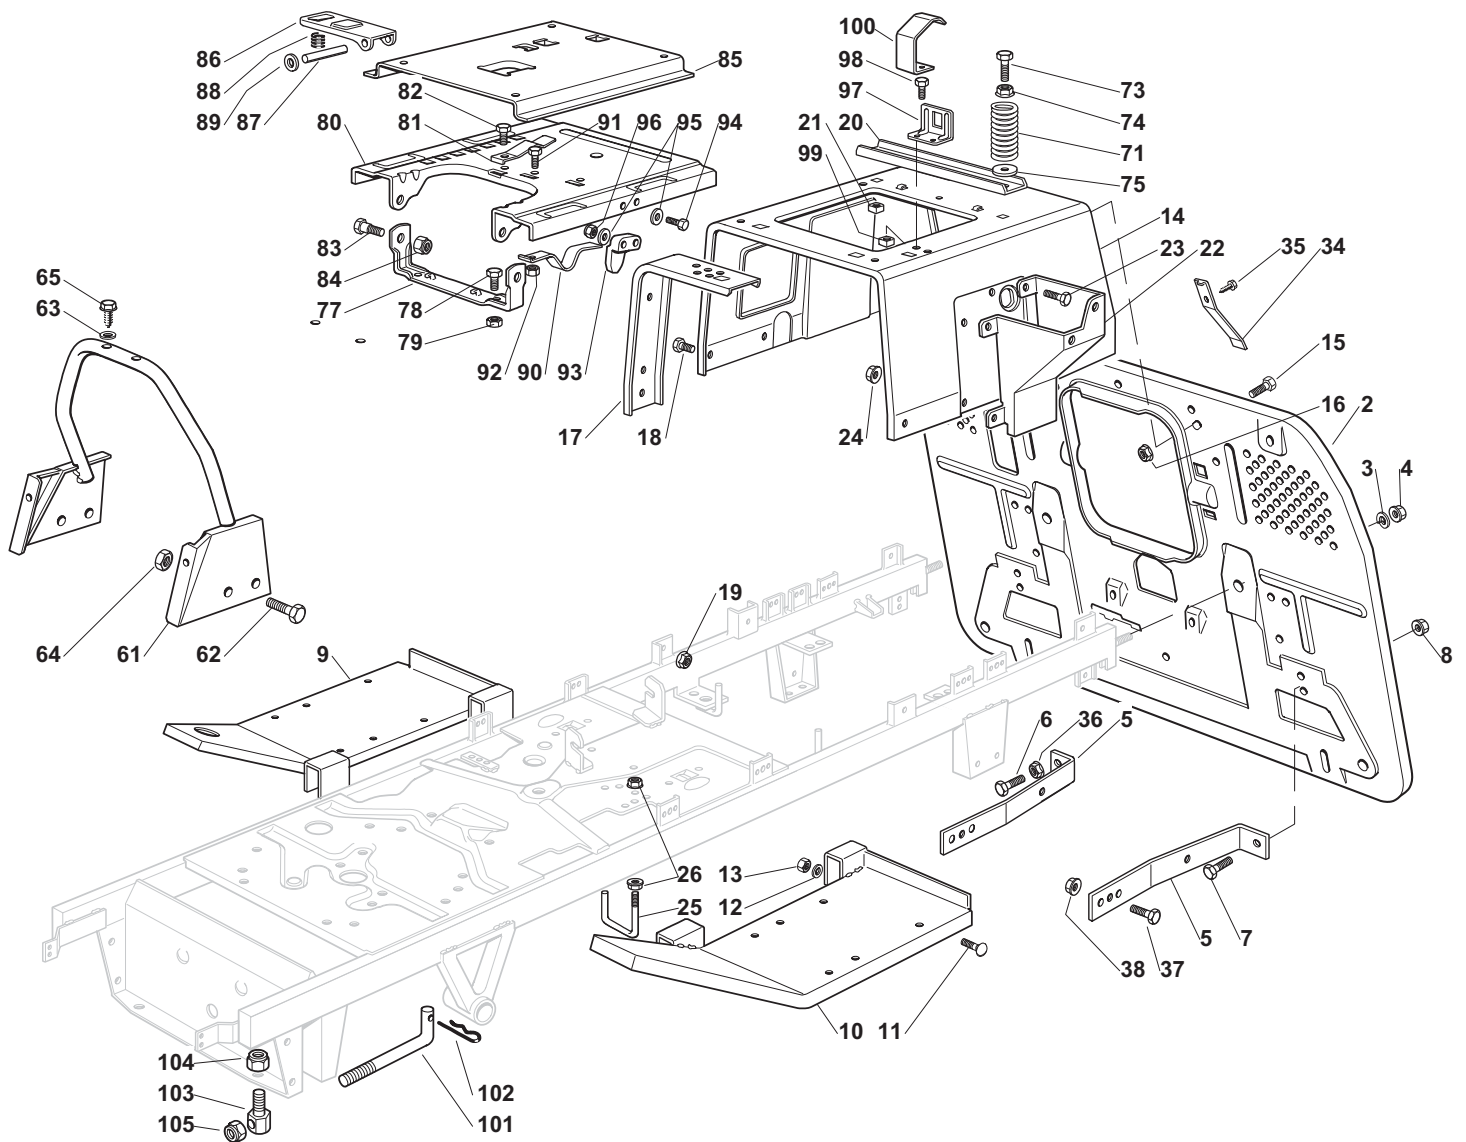

ESTATE ROYAL

Pos. Fig.	Antal Quantity	Art No Part No	Benämning	Description	Anmärkning Notes
3	2	12585100/0	Grower	Grower	
4	2	12295200/0	Mutter	Nut	
5	2	25774273/1	Reduktion	Stiffening	
6	1	12691100/0	Skruv	Left Screw	
7	3	12793102/0	Skruv	Screw	
8	4	12293201/0	Mutter	Nut	
9	1	382510041/2	Fotsteg-hö Stöd	Right Footboard Support	
10	1	382510043/2	Fotsteg-Vä Stöd	Left Footboard Support	
11	4	12815245/0	Skruv	Screw	
12	4	12523040/0	Bricka	Washer	
13	4	12154510/0	Mutter	Nut	
14	1	325785133/4	Seat Support	Seat Support	
15	5	12791011/0	Skruv	Screw	
16	5	12292102/0	Mutter	Nut	
17	2	25650065/0	Reduktion	Stiffening	
18	6	12791011/0	Skruv	Screw	
19	6	12292102/0	Mutter	Nut	
20	1	25650067/0	Reduktion	Stiffening	
21	2	12360420/0	Mutter	Nut	
22	1	325785137/1	Stöd	Support	
23	4	12791011/0	Skruv	Screw	
24	4	12292102/0	Mutter	Nut	
25	1	25580019/0	Remstyrning	Belt Guide (Hydro)	
26	2	12292102/0	Mutter	Nut	
34	1	25430238/0	Fjäder	Spring	
35	1	12731580/0	Skruv	Screw	
36	1	12293200/0	Mutter	Nut	
37	2	12793102/0	Skruv	Screw	
38	2	12293201/0	Mutter	Nut	
61	1	382650045/0		Chassis	
62	4	12792611/0	Skruv	Screw	
63	2	12521330/0	Bricka	Washer	
64	4	12292102/0	Mutter	Nut	
65	2	12731350/0	Skruv	Screw	
71	2	125430257/1	Fjäder	Spring	
73	2	25943001/0	Skruv	Screw	
74	2	12293201/0	Mutter	Nut	
75	2	12523070/0	Bricka	Washer	
77	1	82774207/0	Seat Clamp Support	Seat Clamp Support	
78	2	12792611/0	Skruv	Screw	
79	2	12293201/0	Mutter	Nut	
80	1	25785149/2	Lufffilterhus	Fixed Seat Supp.	
81	1	25430203/0	Fjäder	Spring	
82	1	12731580/0	Skruv	Screw	
83	2	22524970/2	Stift	Pin	
84	2	12155010/0	Mutter	Nut	
85	1	325785147/1	Seat Support	Seat Support	
86	1	325318109/1		Stop Lever	
87	1	25510000/0	Stift	Pin	
88	1	125430202/1	Fjäder	Spring	
89	2	12604897/0	Bricka	Washer	
90	1	25430223/2	Fjäder	Spring	
91	1	12789000/0	Skruv	Screw	
92	1	12154330/0	Mutter	Nut	
93	1	25060033/0	Fäste	Cam	
94	2	12815050/0	Skruv	Screw	
95	4	12521320/0	Bricka	Washer	
96	2	12154330/0	Mutter	Nut	
97	1	25755025/1	Fästvinkel	Bracket	
98	2	12735110/0	Skruv	Screw	
99	2	12437502/0	Trombocyt	Plate	
100	1	25430255/0	Fjäder	Spring	
101	2	125510119/0	Stång	Tie Rod	
102	2	24487997/0	Bricka	Washer	
103	2	25510040/1	Stift	Pin	
104	2	12155000/0	Mutter	Nut