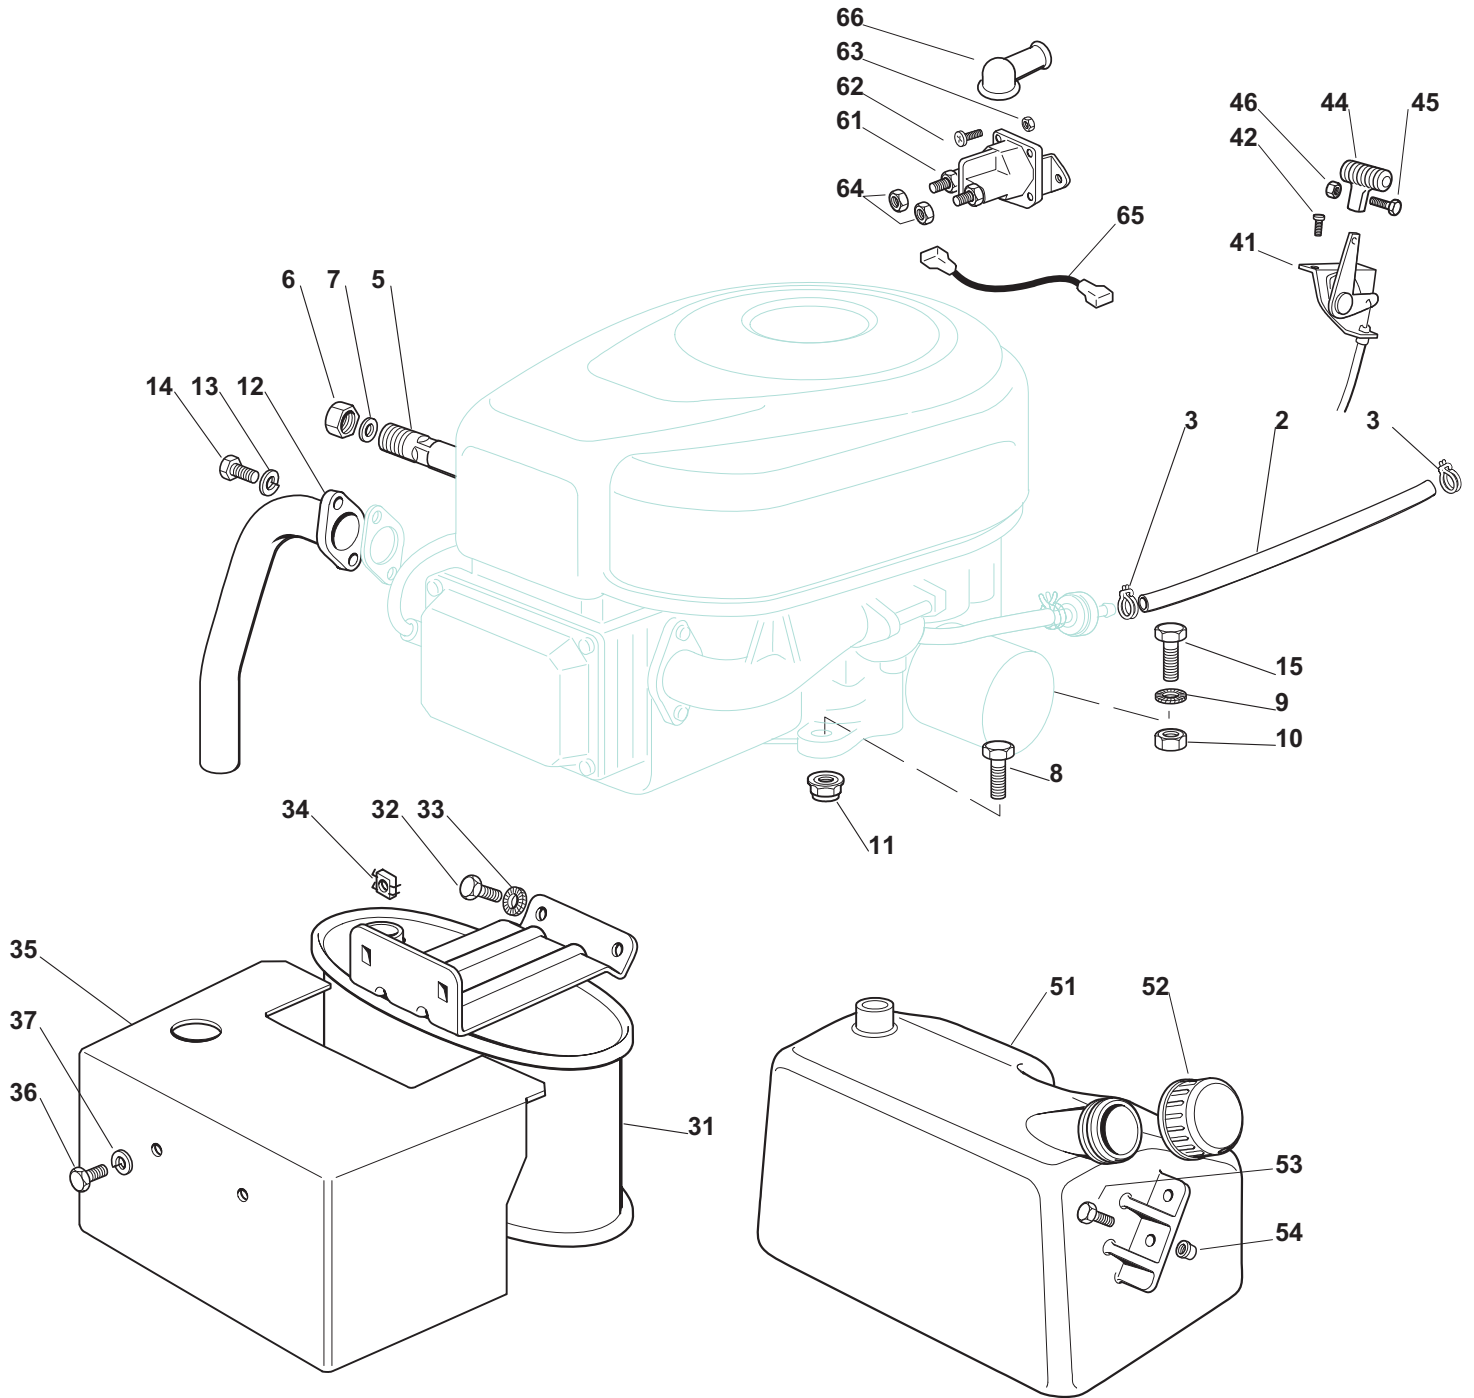

ESTATE ROYAL

Pos. Fig.	Antal Quantity	Art No Part No	Benämning	Description	Anmärkning Notes
2	1	25869016/1	Vevstake	Connecting Tube	
3	2	18375051/1	Slangklämma	Fair Led	
5	1	25598050/0	Oil Discharge Extension	Oil Discharge Extension	
6	1	18737849/0	Lock	Oil Cap	
7	1	18401001/1	Tätningring	Oil Seal	
8	3	12691100/0	Skruv	Left Screw	
9	1	12540260/0	Bricka	Washer	
10	1	12154210/0	Mutter	Nut	
11	3	12154210/0	Mutter	Nut	
12	1	18738206/0	Avgasrör	Exhaust Tube	
13	2	12583500/0	Bricka	Grower	
14	2	12735530/0	Skruv	Screw	
15	1	12691115/0	Skruv	Left Screw	
31	1	182750010/0	Ljuddämpare	Muffler	
32	2	12793102/0	Skruv	Screw	
33	2	12540260/0	Bricka	Washer	
34	2	12360425/0	Mutter	Nut	
35	1	82598009/2	Skydd	Guard	
36	2	12792611/0	Skruv	Screw	
37	2	12583500/0	Bricka	Grower	
41	1	82000200/1	Gasreglage	Accelerator	
42	2	125943012/0	Skruv	Screw	
44	1	25394501/0	Knopp	Knob	
45	1	12726388/0	Stift	Screw	
46	1	12290800/0	Mutter	Nut	
51	1	25735110/3	Tank	Tank	
52	1	25795000/1	Lock	Cap	
53	2	12788910/0	Skruv	Screw	
54	2	12500092/0	Rivet	Rivet