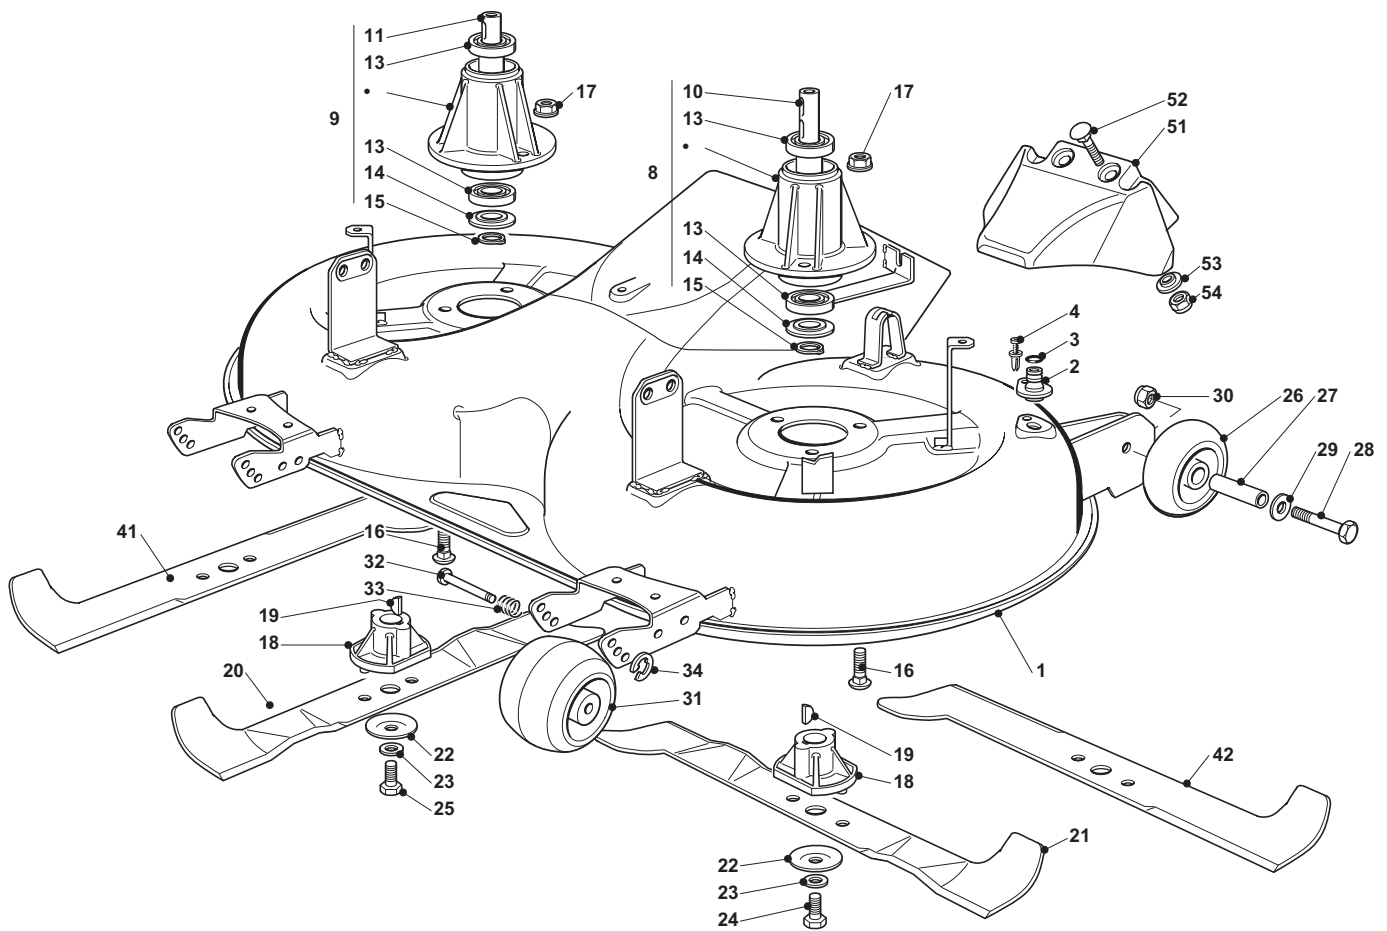

Pos. Fig.	Antal Quantity	Art No Part No	Benämning	Description	Anmärkning Notes
1	1	382564133/0	Cutting Plate Yellow	Cutting Plate Yellow	
2	2	25033060/0	Water Hose Connection	Water Hose Connection	
3	2	19035000/0	O-ring	Or Ring	
4	2	12500030/0	Rivet	Rivet	
8	1	82207200/1	Main Shaft Support	Main Shaft Support	
9	1	82207201/2	Fläns	Secondary Shaft Support	
10	1	25020800/1	Knivaxel	Main Blade Shaft	
11	1	25020801/2	Knivaxel	Secondary Blade Shaft	
13	4	19216032/0	Kullager	Bearing	
14	2	25160501/0	Dammskydd	Dust Cover	
15	2	12609260/0	Seeger	Seeger	
16	6	12818700/0	Skruv	Screw	
17	6	12154210/0	Mutter	Nut	
18	2	25463200/0	Knivfäste	Blade Hub	
19	2	12139100/0	Kil	Feather, Crankshaft Ø 22.2	
20	1	82004348/0	Kniv	Right Blade Mulching, Winged (Mod. 102)	
21	1	82004347/0	Kniv	Left Blade Mulching, Winged (Mod. 102)	
22	2	22160400/0	Dammskydd	Dust Cover	
23	2	12523080/0	Bricka	Washer	
24	1	12735694/0	Skruv	Screw	
25	1	12735695/1	Skruv	Screw	
26	2	182700003/0		Anti Scalp Wheel Ø 80	
27	2	25510072/0	Distans	Spacer	
28	2	12692050/0	Skruv	Screw	
29	2	12523060/0	Bricka	Washer	
30	2	12293201/0	Mutter	Nut	
31	2	182700004/0		Anti Scalp Wheel Ø 100	
32	2	125510121/0	Stift	Pin	
33	2	22450115/0	Fjäder	Spring	
34	2	12000930/0	Avgasrör	Crown Fastener	
41	1	82004341/1	Kniv	Right Blade, Winged (Mod. 102)	
42	1	82004340/1	Kniv	Left Blade, Winged (Mod. 102)	
51	1	325140100/0	Deflektor	Deflector	
52	2	12815210/0	Skruv	Screw	
53	2	25038002/1	Bussning	Bush	
54	2	12154510/0	Mutter	Nut