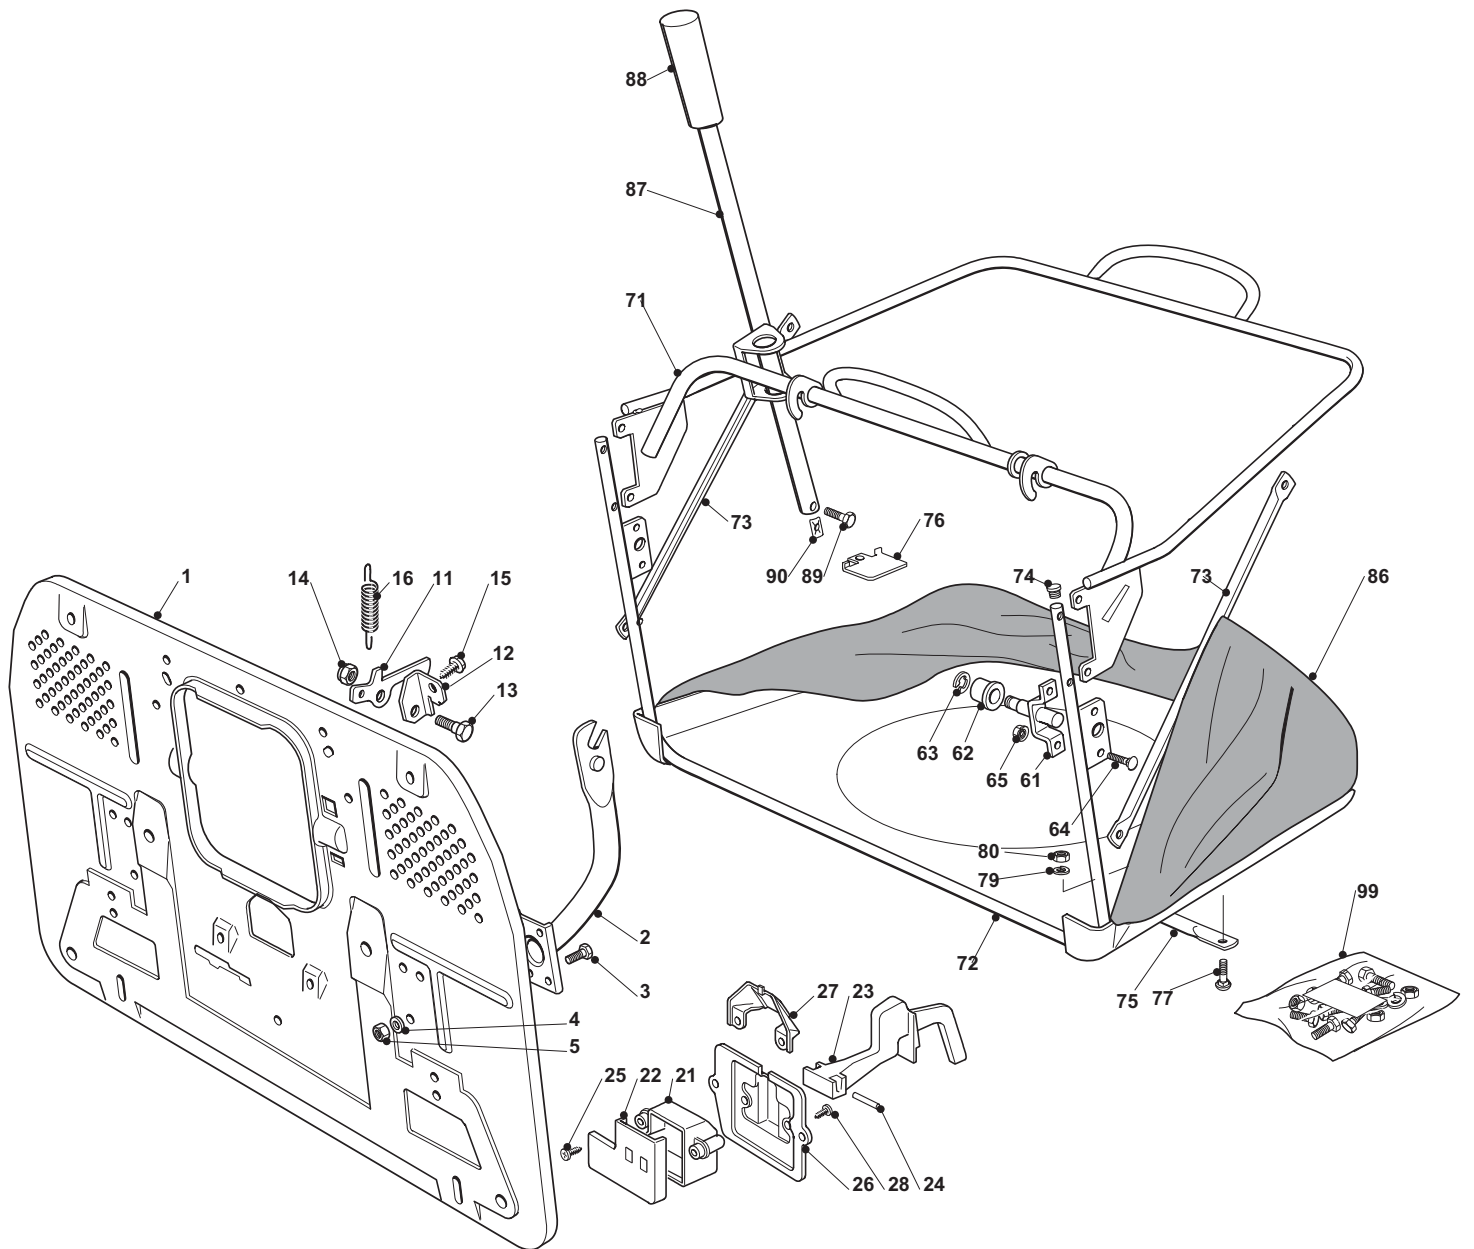

ESTATE ROYAL

Pos. Fig.	Antal Quantity	Art No Part No	Benämning	Description	Anmärkning Notes
1	1	382547051/0	Tavla	Plate	
2	2	82774225/1	Stöd	Support	
3	6	12793102/0	Skruv	Screw	
4	6	12523060/0	Bricka	Washer	
5	6	12293201/0	Mutter	Nut	
11	1	325774417/0	Fäste	Clamp	
12	1	25755031/0	Fästvinkel	Bracket	
13	1	25510080/0	Stift	Pin	
14	1	12292102/0	Mutter	Nut	
15	1	12735122/0	Skruv	Screw	
16	1	27430579/0	Fjäder	Spring	
21	1	25600041/0	Skydd	Micro Protection	
22	1	25600042/0	Överbelastningsskydd	Protection Cover	
23	1	25318124/0	Arm	Lever	
24	1	12400030/0	Stift	Pin	
25	1	12728510/0	Skruv	Screw	
26	1	25785272/0	Knivskydd	Micro Protection	
27	1	25600048/0	Överbelastningsskydd	Protection Cover	
28	2	12728450/0	Skruv	Screw	
71	1	382800123/1	Chassi	Upper Frame	
72	1	382800089/1	Front Frame	Front Frame	
73	2	325650117/0	Trådbygel	Stiffening	
74	2	18566111/0		Cap	
75	1	82650043/0	Trådbygel	Lower Stiffening	
76	1	25547131/0	Trombocyt	Plate	
77	6	12815210/0	Skruv	Screw	
79	2	12521330/0	Bricka	Washer	
80	2	12154510/0	Mutter	Nut	
86	1	182105948/0	Uppsamlare	Grasscatcher	
87	1	25869029/1	Rör	Rod	
88	1	25394508/0	Handtag	Handle	
89	1	12788800/0	Skruv	Screw	
90	1	112157000/0	Mutter	Nut	
99	1	382180110/0		Screws Outfit